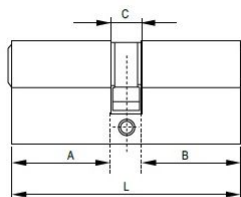

PRODUCT SHEET

Description:

Profile Cylinder, Brass Polished, 70mm (30+10+30mm) FAB Key Way, W/3 SISO Metal Keys, W/Screw

Item number:

14.60.115-0

Units	Box	Carton	HS Code	Barcode
Pcs.	10	100	8301600090	 5704866051279