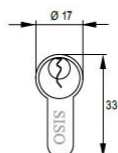

PRODUCT SHEET

Description:

Profile Cylinder, Brass Polished, 70mm (30+10+30mm) FAB Key Way, W/3 SISO Metal Keys, W/Screw

Item number:

14.60.115-0

Units	Box	Carton	HS Code	Barcode
Pcs.	10	100	8301600090	 5704866051279